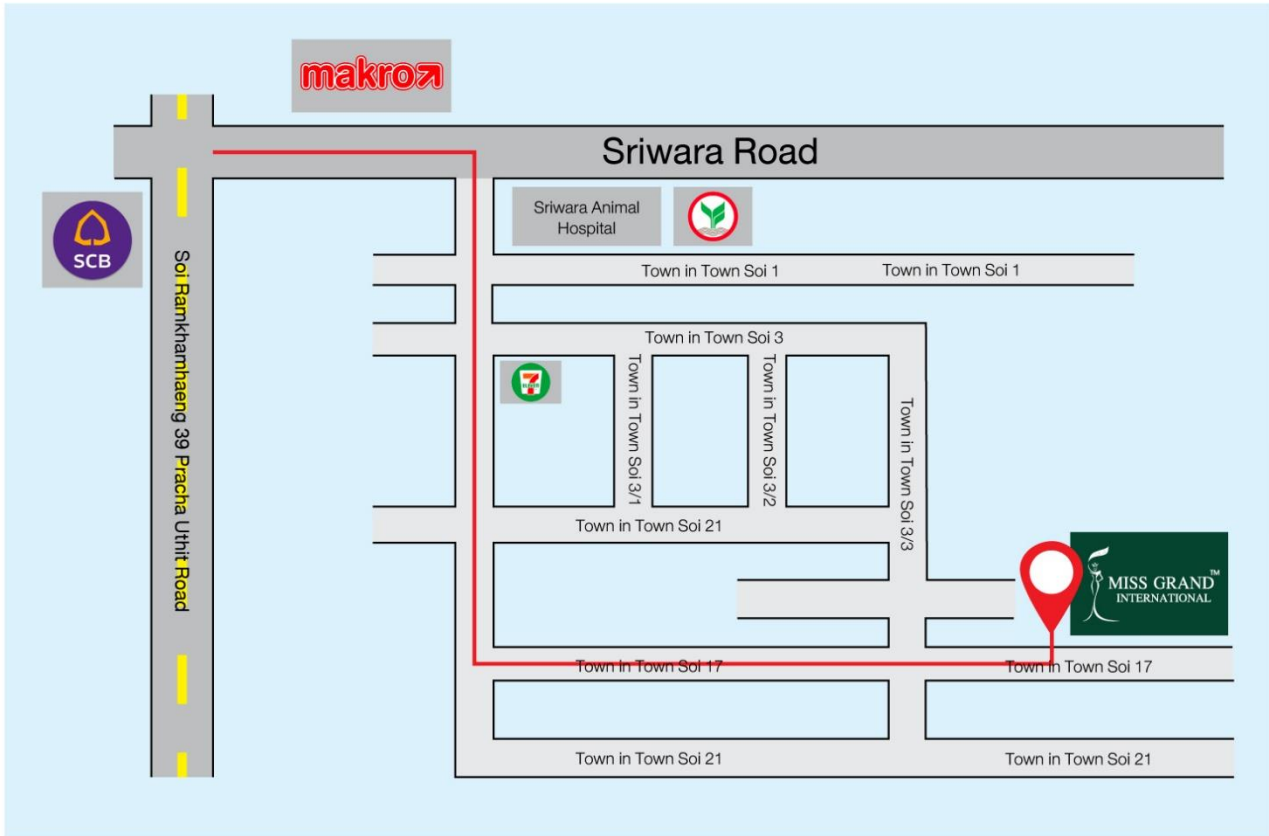

Office map for the company For delivering documents (if any)

Office map for the company For delivering documents (if any)
Company Secretary Office and investor relations

Miss Grand International

Miss Grand International
1213/414 Soi Lat Phrao 94 (Panchamit)
Lat Phrao Road Phlapphla Subdistrict
Wang Thonglang District Bangkok 10310